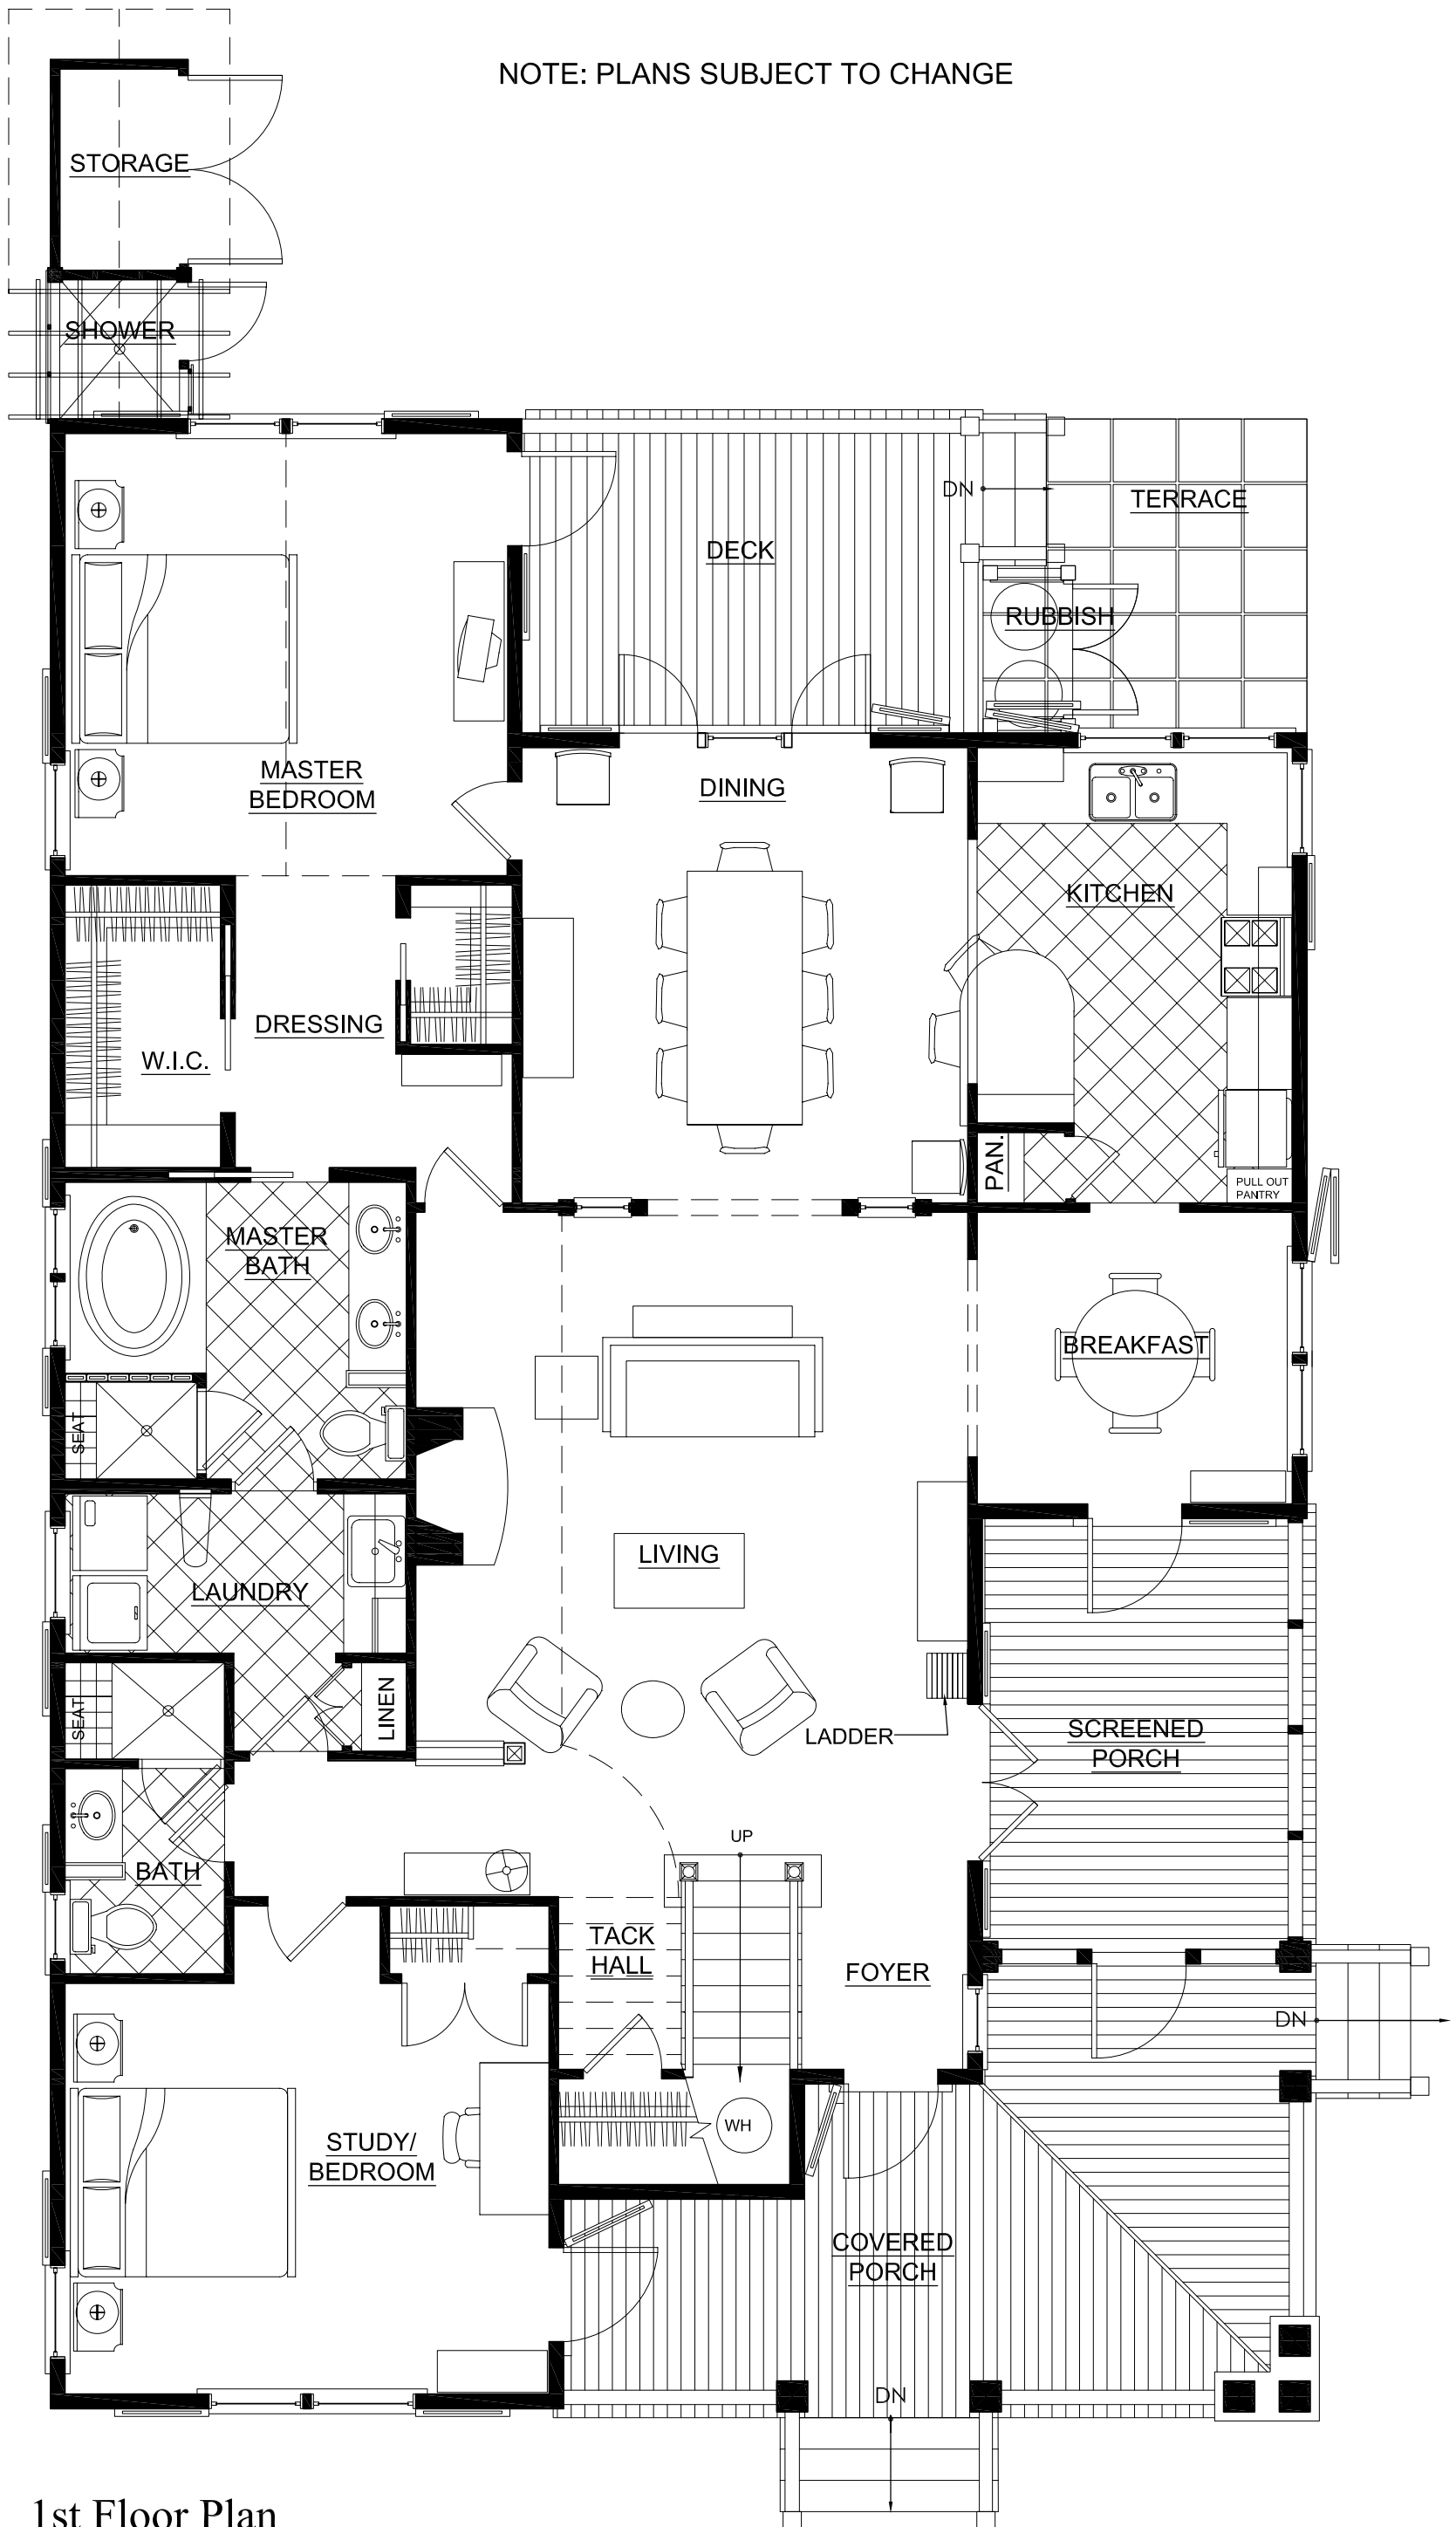

NOTE: PLANS SUBJECT TO CHANGE

1st Floor Plan

SCALE : 3/16" = 1'-0"

1,880 square feet

**Beaufort Homes**  
 WYE Subdivision  
 February 13, 2007

**Home 'B'**  
 Total square feet : 2,325  
 Project : 06-108